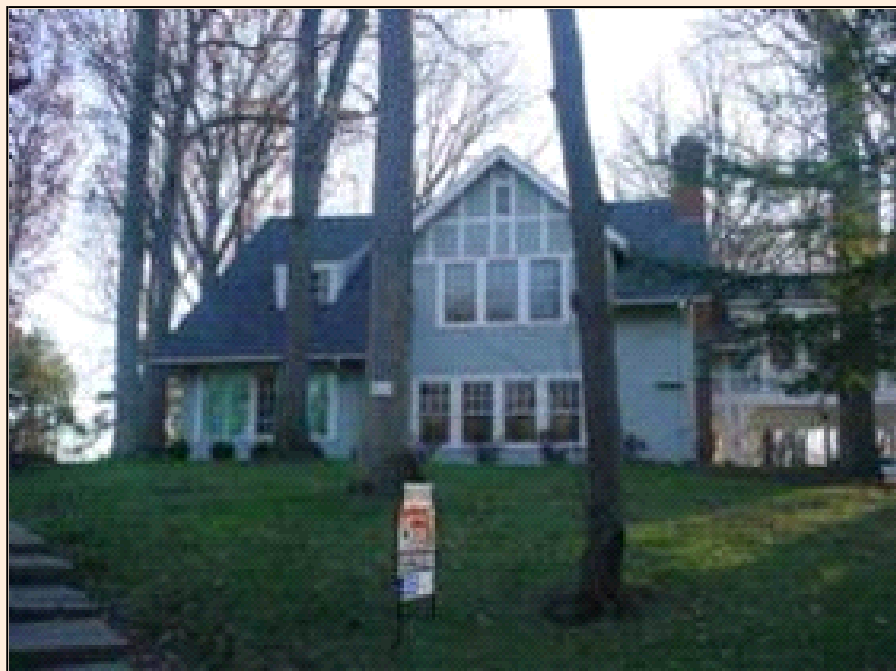

431 Forest Drive Rossford

Elegant Rossford Estate

PROPERTY DETAILS

Listing Price: **\$339,000**

Listing Address: 431 Forest Drive

Rossford Oh 43460

Bedrooms: 5

Full Baths: 3

Partial Baths: 1

SQ FT: 3418

Lot Size: 160xirreg

Style: Traditional

Garage: 2 car +

Heat Source: Other

Schools: Rossford

QR Code:

On a SmartPhone?
Scan the QR code
to see this listing

PROPERTY DESCRIPTION

This is a Picturesque setting for this Charming 1920 Rossford Estate. Located in The Colony estate section. The gourmet kitchen has been remodeled, beautifully with corian counter tops, tile floors and rich cherry cabinetry. Choose from five or six cozy bedrooms, or use one as a den. A Grand Living Room is highlighted by a woodburning fireplace. Exquisite tile baths include newly designed showers and sinks. The Master Suite has an awesome view and includes a cedar closet. The stone patio is great for outdoor enjoyment.